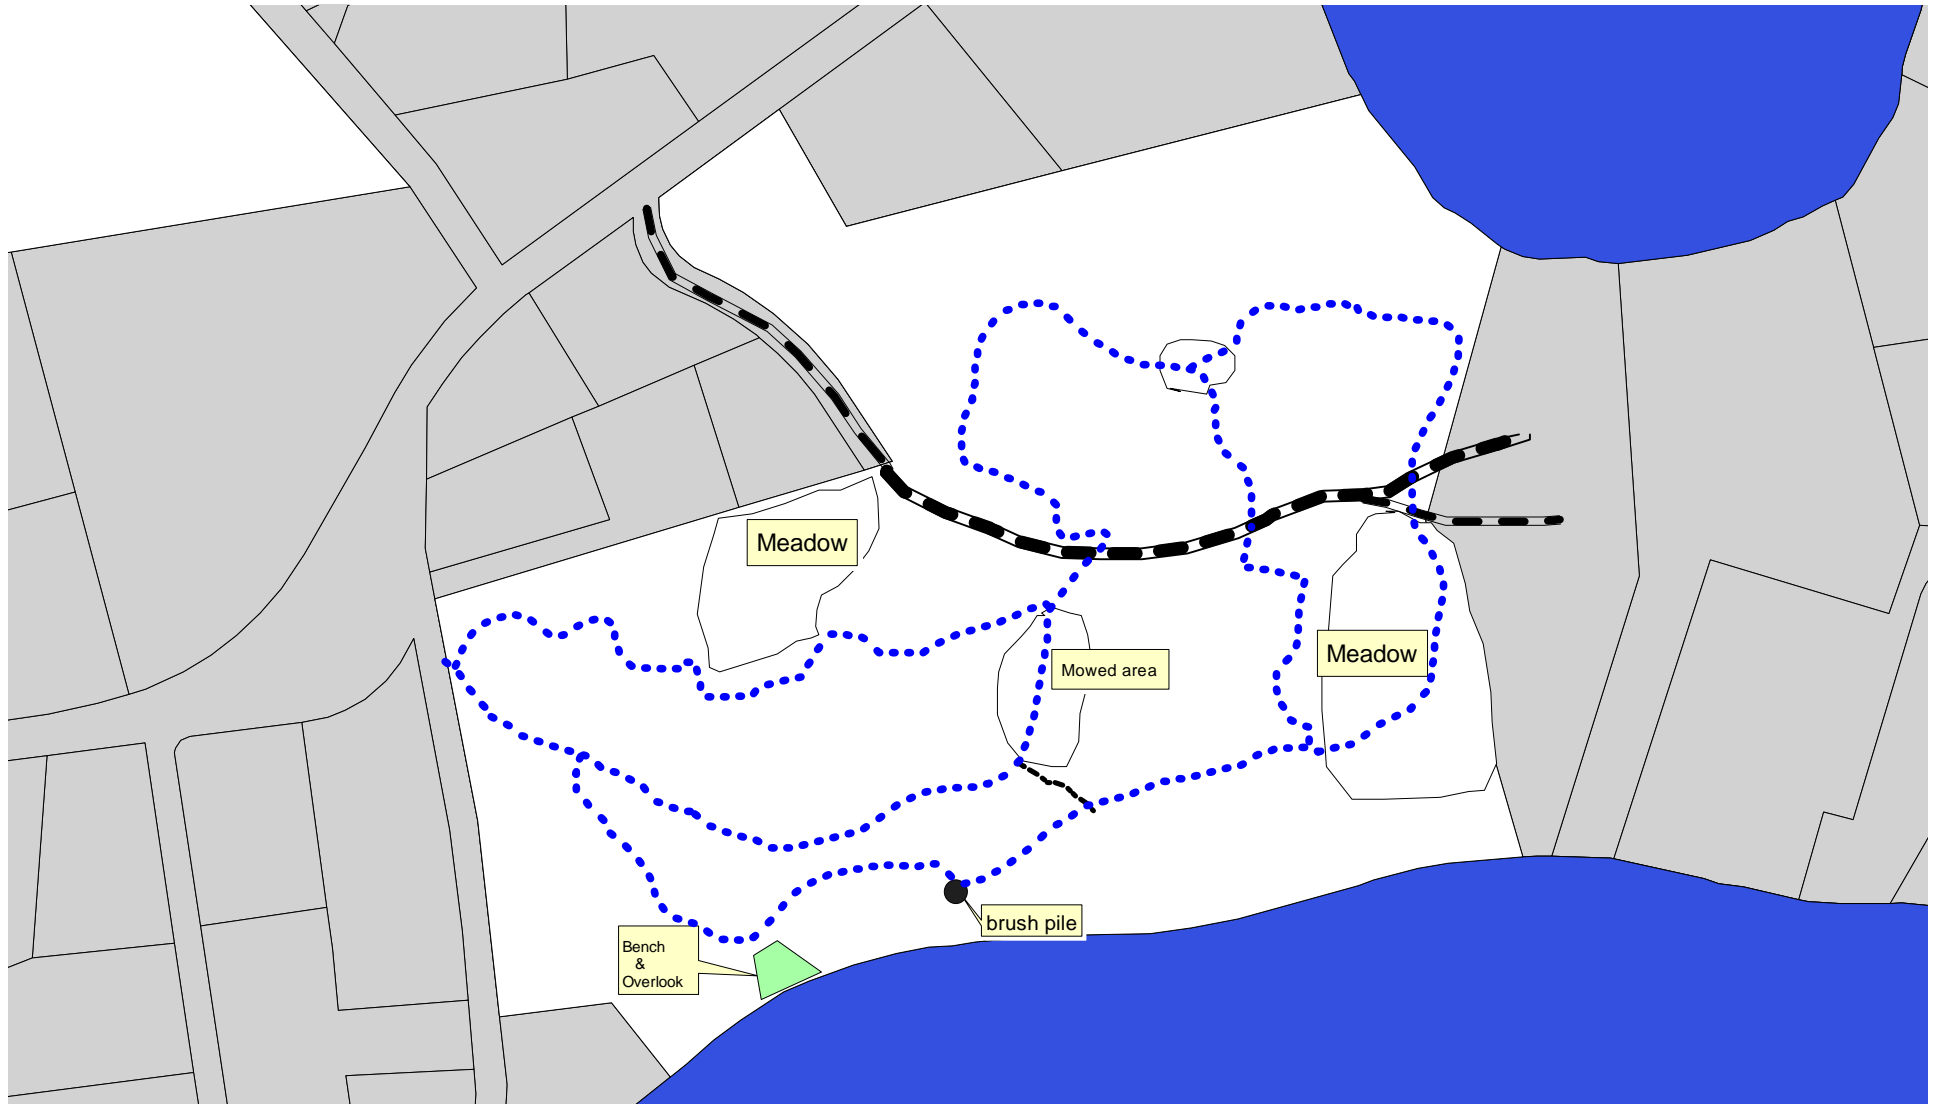

Wiley Park

Trail map and features

Area 44.1 acres
Total trail length .91 miles

Nickerson Property

Trail map

Cottontail Acres

Trail map and features

Managed Lands surrounding Glacial Ponds

South Eastham Conservation Area