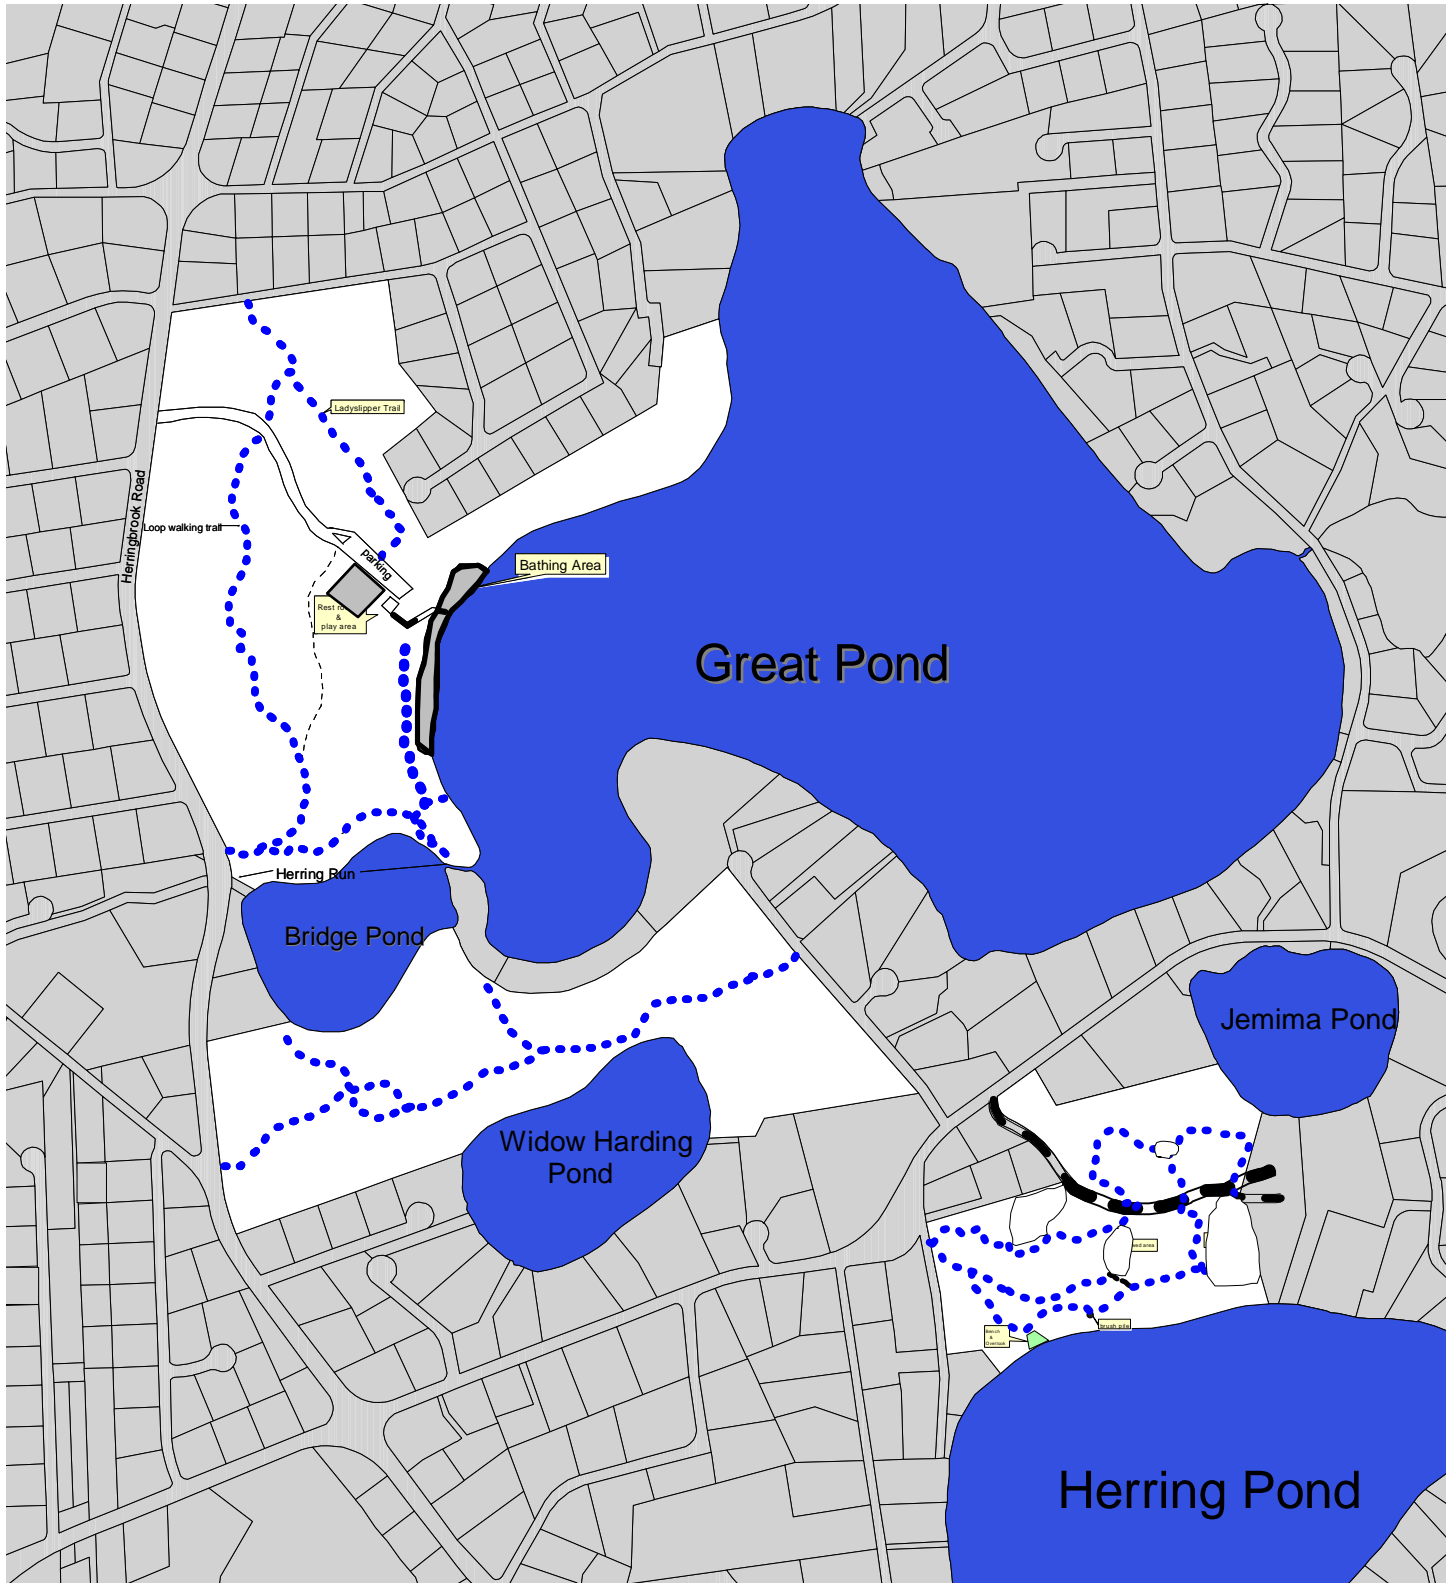

Wiley Park

Trail map and features

Area 44.1 acres
Total trail length .91 miles

Nickerson Property

Trail map

Cottontail Acres

Trail map and features

Managed Lands surrounding Glacial Ponds

South Eastham Conservation Area