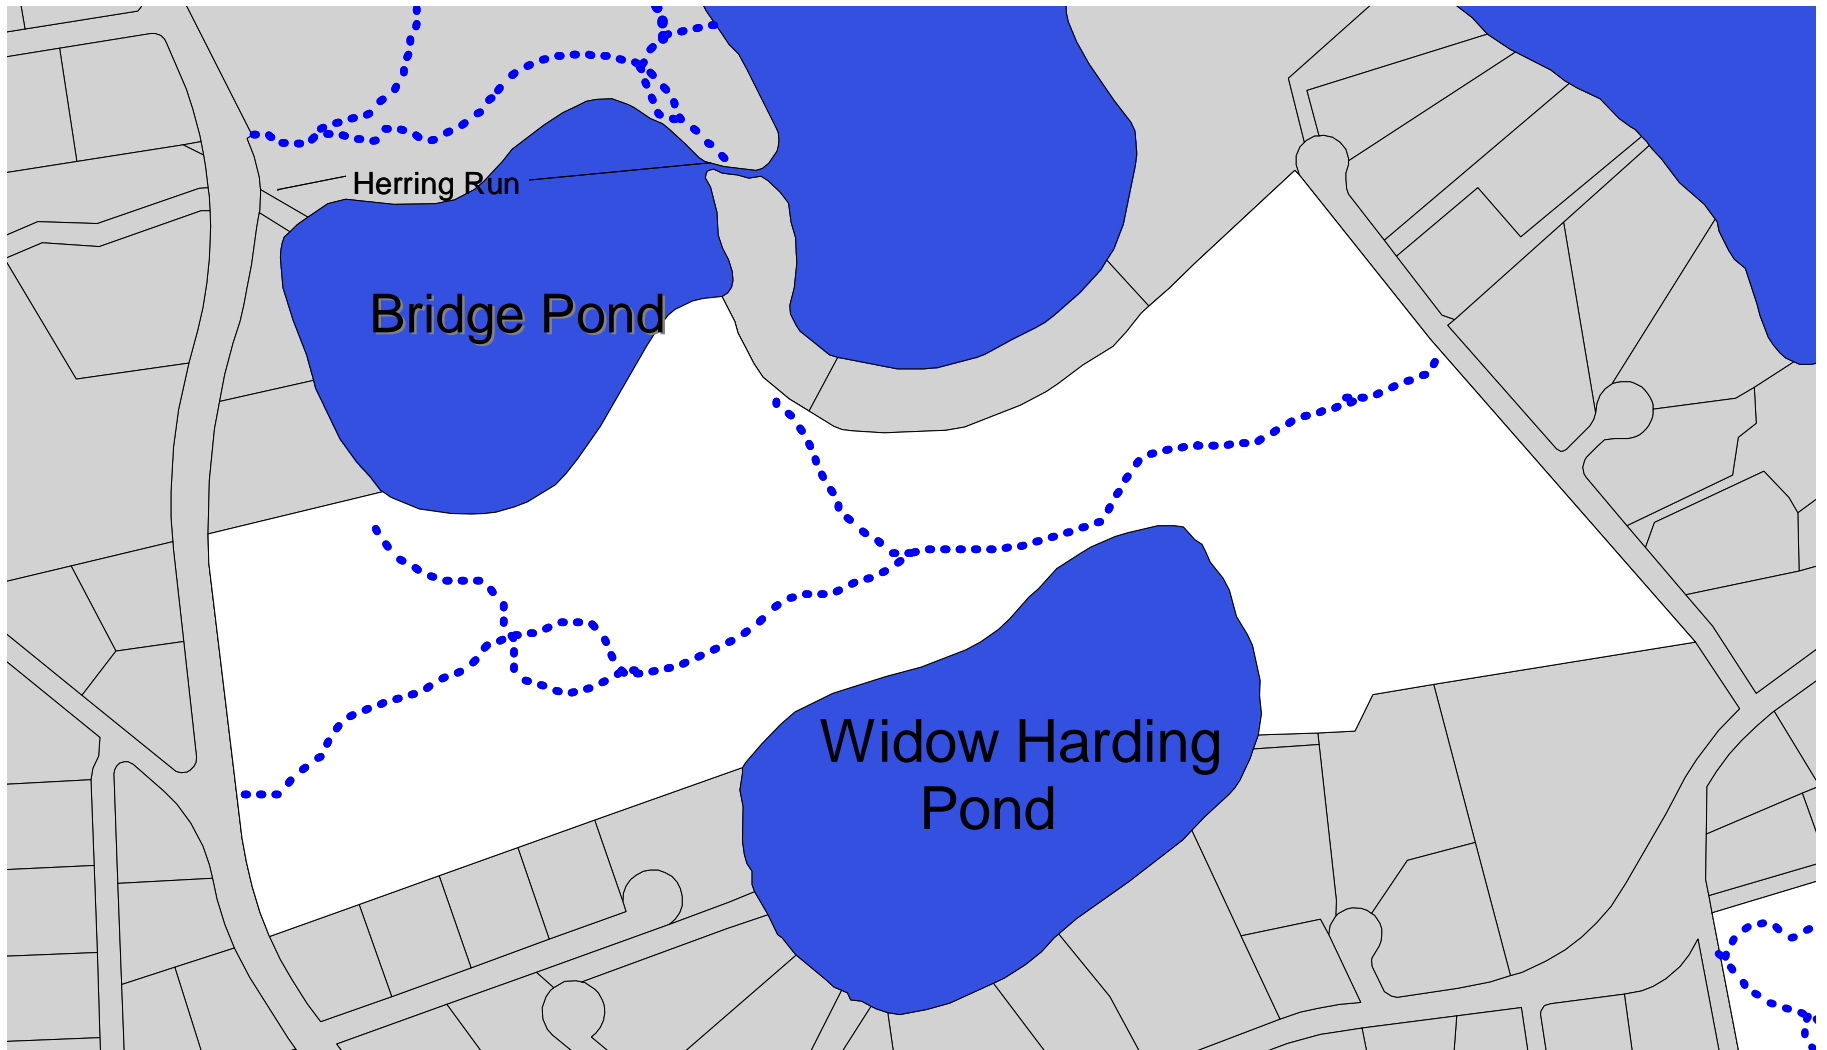

Wiley Park

Trail map and features

Area 44.1 acres
Total trail length .91 miles

Nickerson Property

Trail map

Cottontail Acres

Trail map and features

Managed Lands surrounding Glacial Ponds

South Eastham Conservation Area